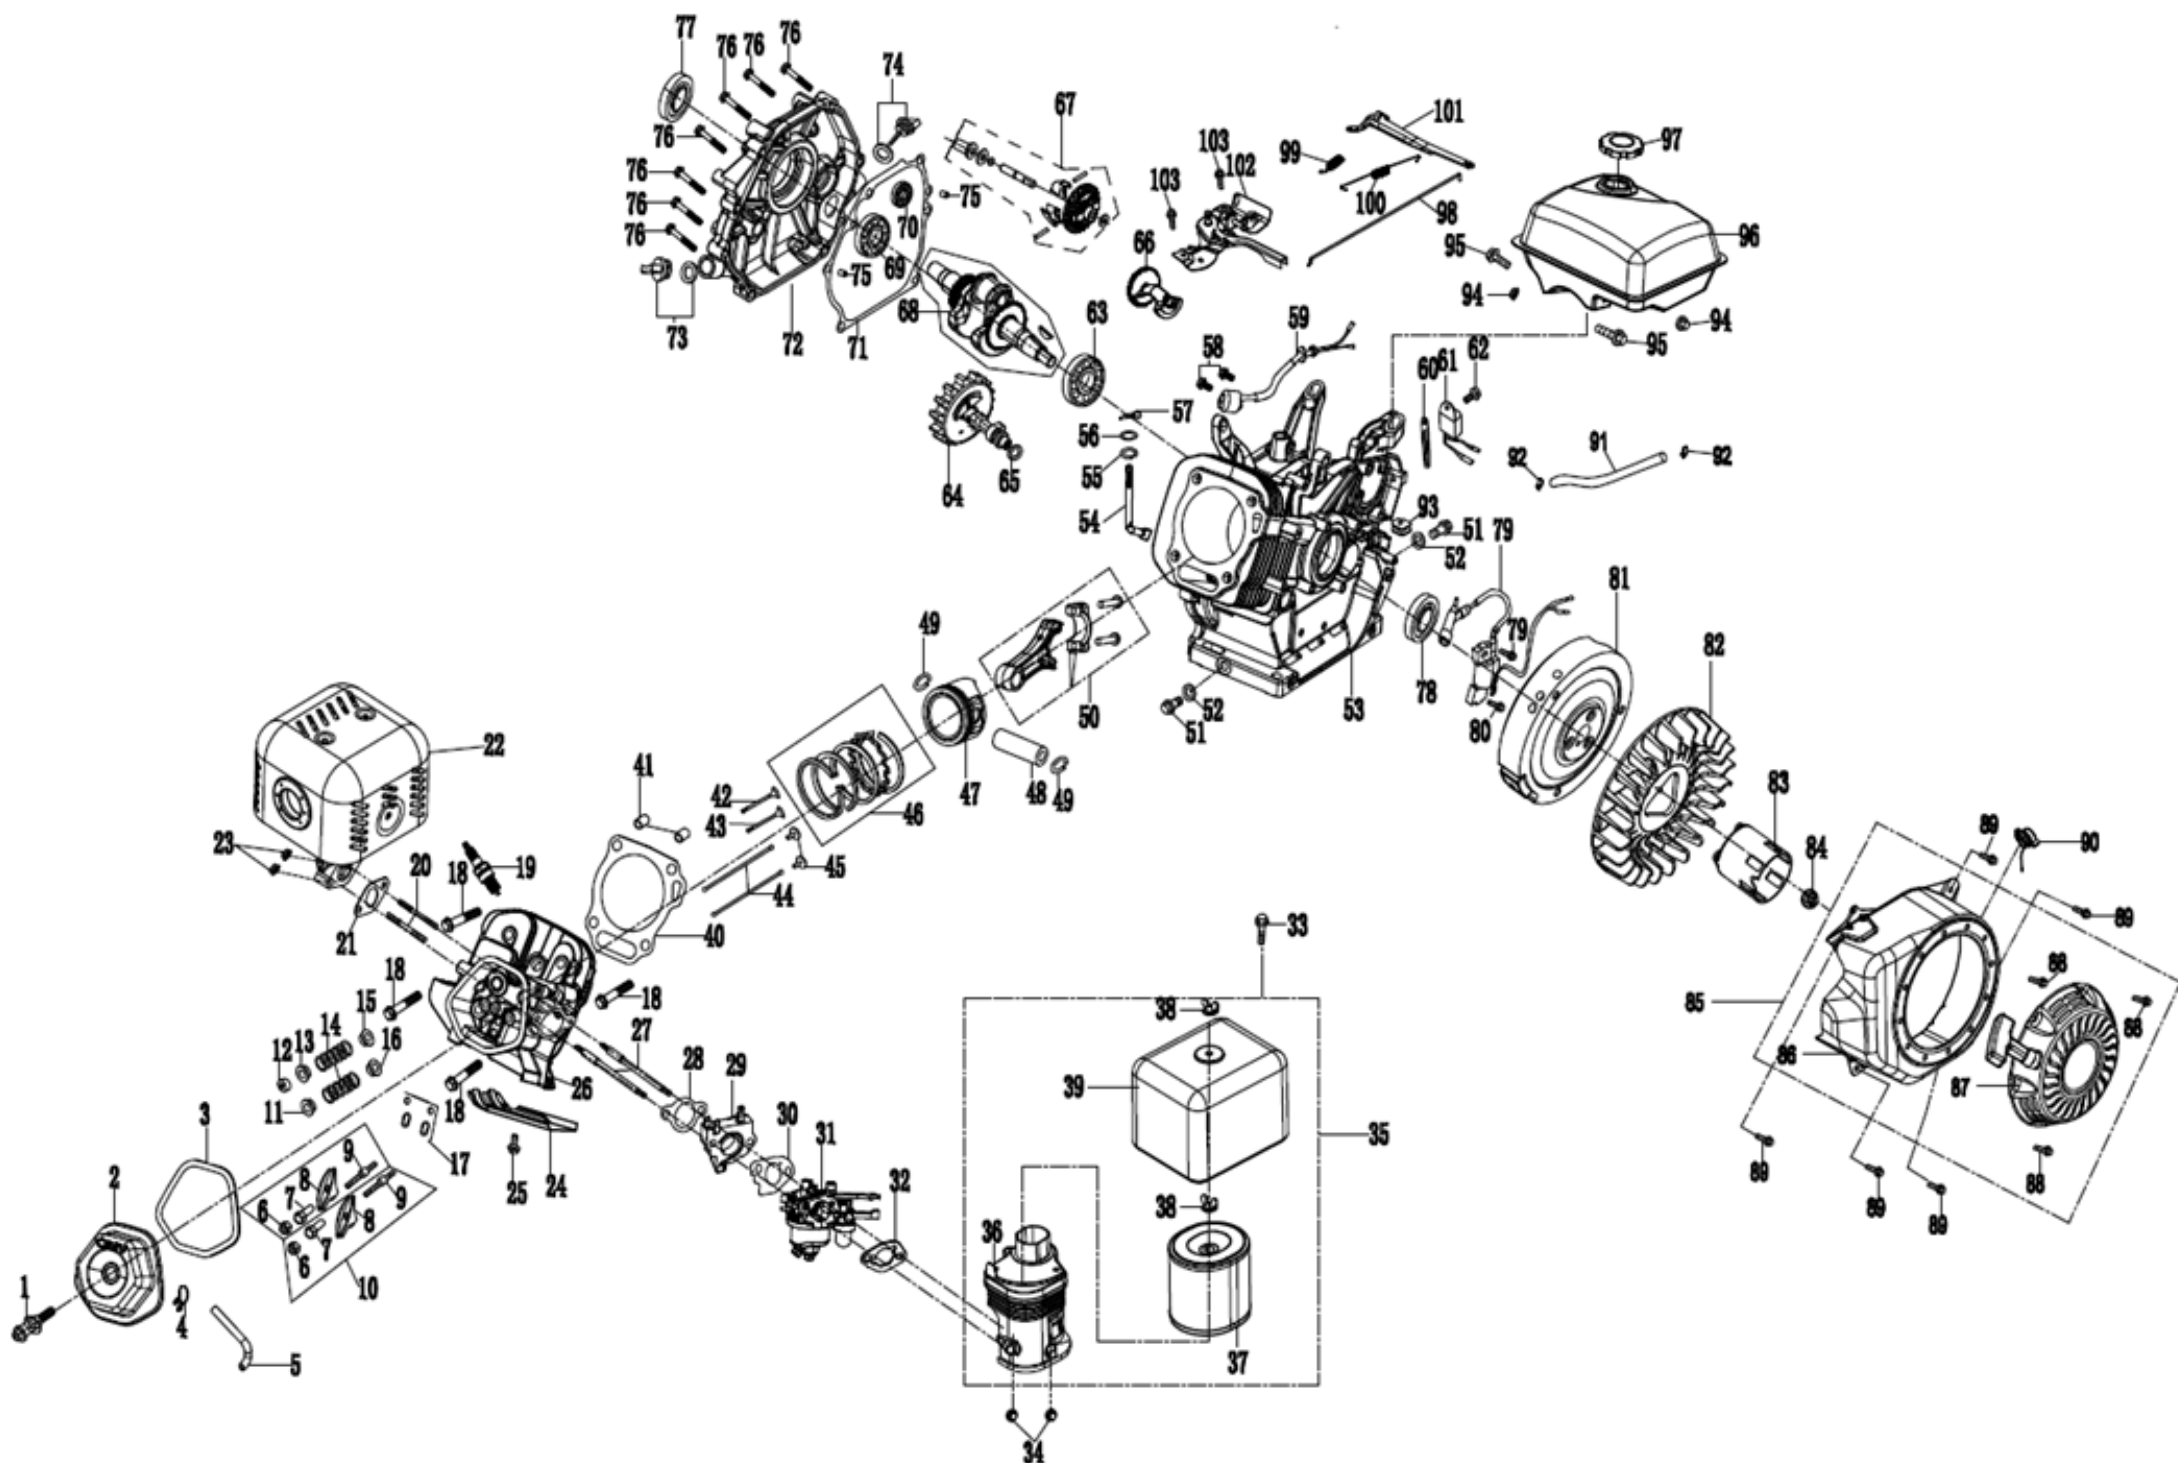

Explozie piese de schimb

Motopompa de presiune

BTA-MPP80

E-01 Engine assy

No.	Part No.	English name	QTY
1	33580-00014-00	BOLT,M6×60	1
2	20021-00004-00	COVER COMP.HEAD	1
3	33048-00028-00	GASKET,HEAD COVER	1
4	34024-00002-00	CLIP,FUEL PIPE	1
5	34023-00020-00	TUBE,BREATHER	1
6	30121-00034-00	NUT,VALVE ADJUSTING	2
7	30134-00005-00	ROCKER SHAFT	2
8	34019-00005-00	ROCKER ARM	2
9	30110-00033-00	BOLT VALVE	2
10	/		/

44	34020-00010-00	PUSH ROD	2
45	34008-00006-00	LIFTER, VALVE	2
46	20084-00009-00	RING SET, PISTON	1
47	34004-00016-00	PISTON	1
48	34006-00015-00	PIN, PISTON	1
49	30150-00023-00	CLIP, PISTON PIN	2
50	20008-00008-00	CONNECTING ROD ASSY	1
51	30101-00514-00	BOLT M12×16	2
52	30136-00080-00	WASHER	2
53	34011-00019-00	CRANKCASE	1
54	34026-00005-00	SHAFT, GOVERNOR	1
55	30136-00095-00	WASHER	1
56	34007-00002-00	OIL SEAL	1
57	34006-00017-00	PIN, LOCK	1
58	30101-00342-00	BOLT M6×16	2
59	33247-00010-00	ENGINE OIL SENSOR	1
60	34024-00004-00		1
61	33246-00002-00	OIL ALARM	1
62	30101-00070-00	BOLT, M6×12	13
63	30141-00116-00	BEARING	1
64	20012-00017-00	CAMSHAFT, ASSY	1
65	/	/	
66	34033-00001-00	BALANCE SHAFT	1
67	20013-00004-00	GOVERNOR GEAR KIT	1
68	20011-00049-00	CRANKSHAFT ASSY	1
69	30141-00116-00	BEARING	1
70	30141-00112-00	BEARING	2
71	33048-00063-00	GASKET, CRANKCASE COVER	1
72	33129-00015-00	CRANKCASE COVER	1
73	20026-00019-00	OIL CAP ASSY	1
74	20026-00005-00	OIL CAP ASSY	1
75	34006-00001-00	DOWEL PIN	2
76	30101-00370-00	BOLT	7
77	34007-00012-00	OIL SEAL	1
78	34007-00012-00	OIL SEAL	1
79	30101-00408-00	BOLT	13
80	20028-00029-00	WIRE, ENGINE SWITCH	1
81	20051-00018-00	FLYWHEEL COMP	1
82	33155-00042-00	FAN COOLING	1
83	34022-00008-00	PULLEY, STARTER	1
84	30125-00035-00	NUT SPECIAL	1